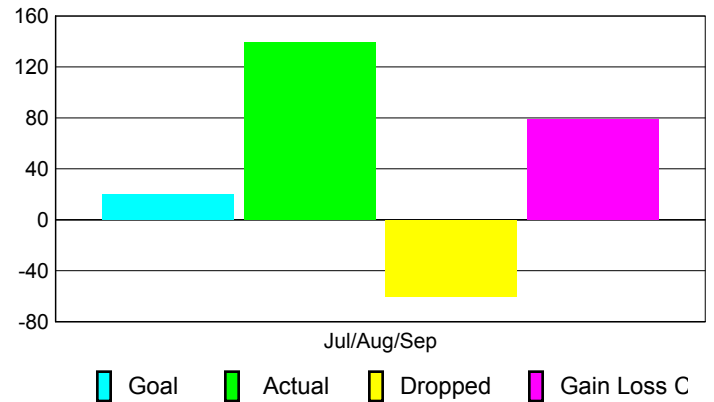

Membership Results 2010-2011

Goal, New, Dropped, Gain/Loss