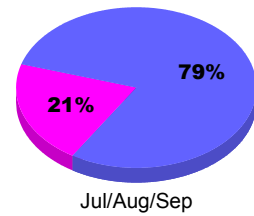

Membership Results
2010-2011

Membership
2009-2010

Month	Net Memb Goal	Actual New Memb	Actual Dropped Memb	Gain/Loss of Memb	Gain/Loss of Memb
Jul/Aug/Sep	20	139	-60	79	56
Totals	20	139	-60	79	56

Membership Results 2010-2011

Goal, New, Dropped, Gain/Loss

Comparison of Membership Gain/Loss

Current Year Compared to the Previous Year

Gender Comparison 2010-2011

■ Male ■ Female